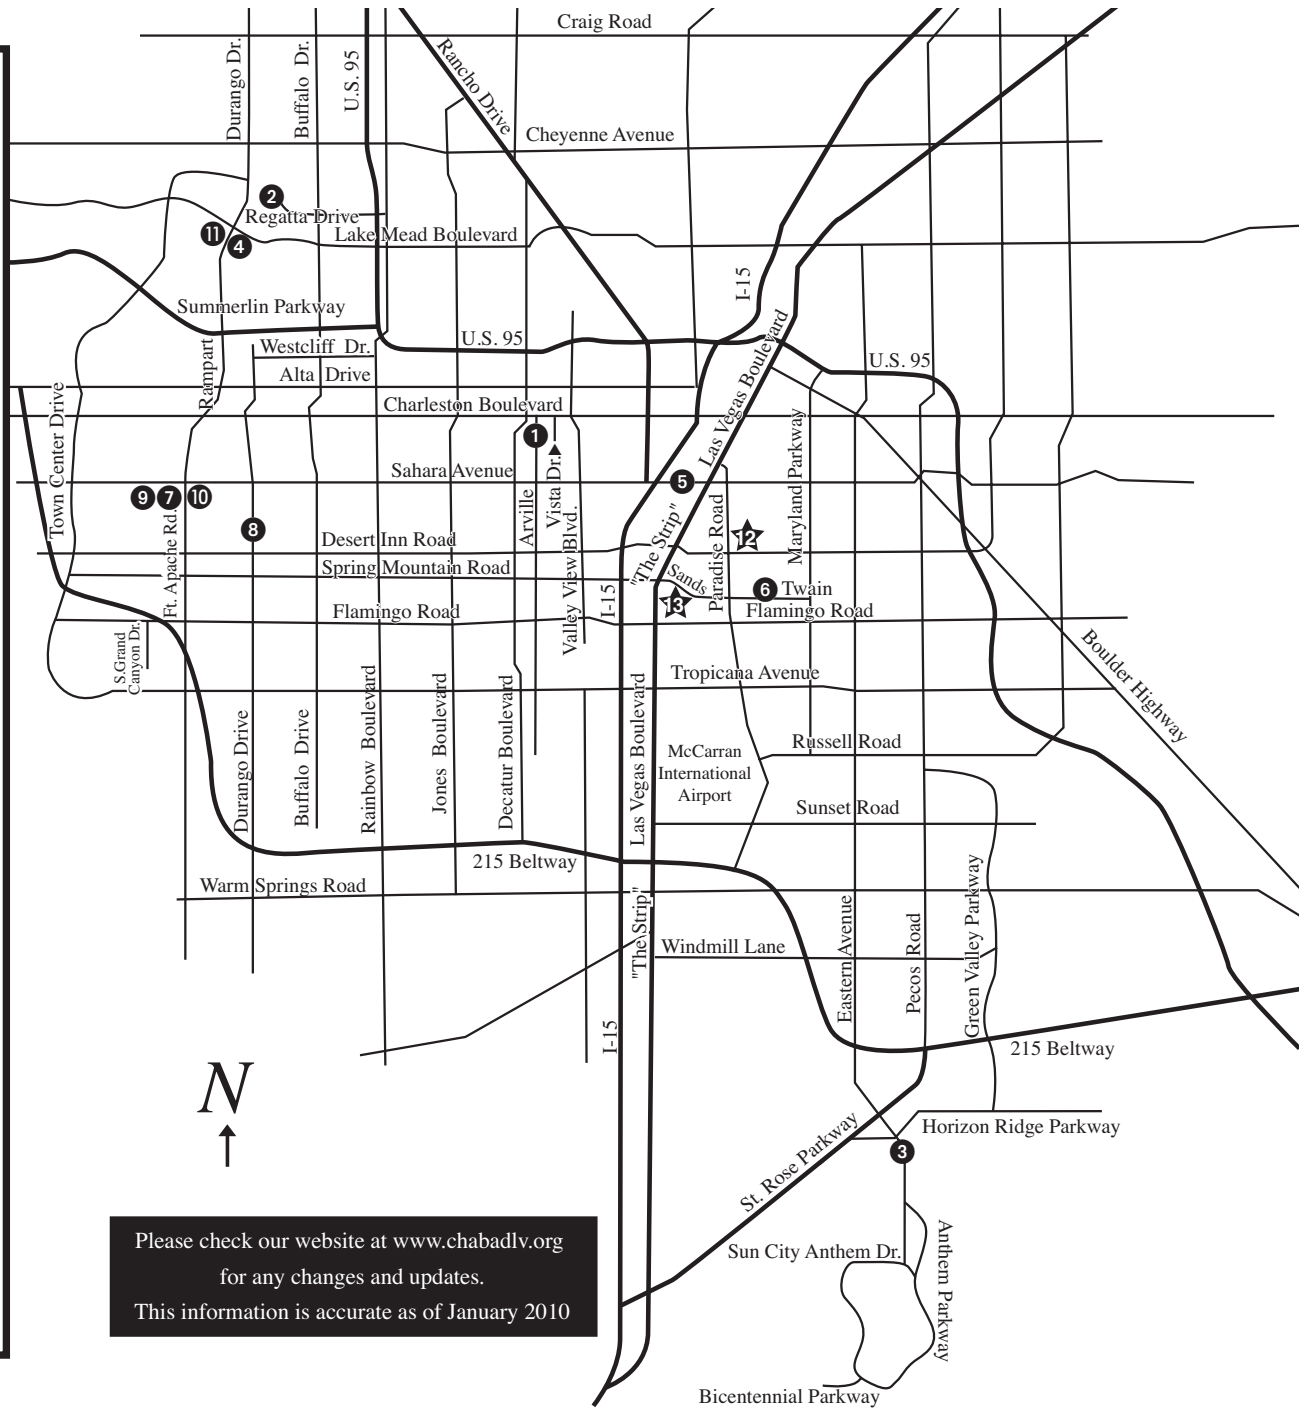

Chabad Shuls

1. Chabad Center and Mikvah, 1261 S. Arville Street (Arville & Charleston)
  259-0770
2. Chabad of Summerlin, 2640 Regatta Dr. (Regatta Dr. & Mariner Dr.)
  855-0770
3. Chabad of Green Valley, 10870 S. Eastern, #104 (Eastern & Horizon Ridge Parkwy.)
  617-0770
4. Chabad Hebrew Center
  8502 W. Lake Mead Suite 2 (W. Lake Mead & Rampart)
  271-8025

Restaurants Under Chabad Supervision

5. Adar Pizza (Dairy)
  318 W. Sahara, (Sahara & Las Vegas Blvd.)
  385-0006
6. Haifa Restaurant (Meat)
  855 E. Twain, (Twain & Swenson)
  940-8000
7. Panini Cafe (Dairy)
  2521 S. Ft. Apache Rd., #100, (Ft. Apache & Sahara)
  558-6555
8. Sababa Grille & Restaurant (Meat)
  3220 S. Durango (Desert Inn & S. Durango)
  547-5556
9. Shwarma Vegas (Meat)
  2521 S. Ft. Apache Rd. (Ft. Apache and Sahara)
  651-1818
6. Rafi's Place - Catering
   (Delivery Only)
   348-8778

Supermarkets With Large Kosher Selections

10. Albertson's, 2550 S. Fort Apache (Fort Apache & Sahara)
  242-1138
11. Smith's, 2211 N. Rampart (Rampart & Lake Mead Blvd.)
  256-5200

Convention Centers

12. Las Vegas Convention Center
  3150 Paradise Road (Paradise & Desert Inn)
  892-0711
13. Sands Convention Center
  201 E. Sands Ave. (Sands & Las Vegas Blvd.)
  733-5556

Please check our website at www.chabadlv.org
for any changes and updates.
This information is accurate as of January 2010