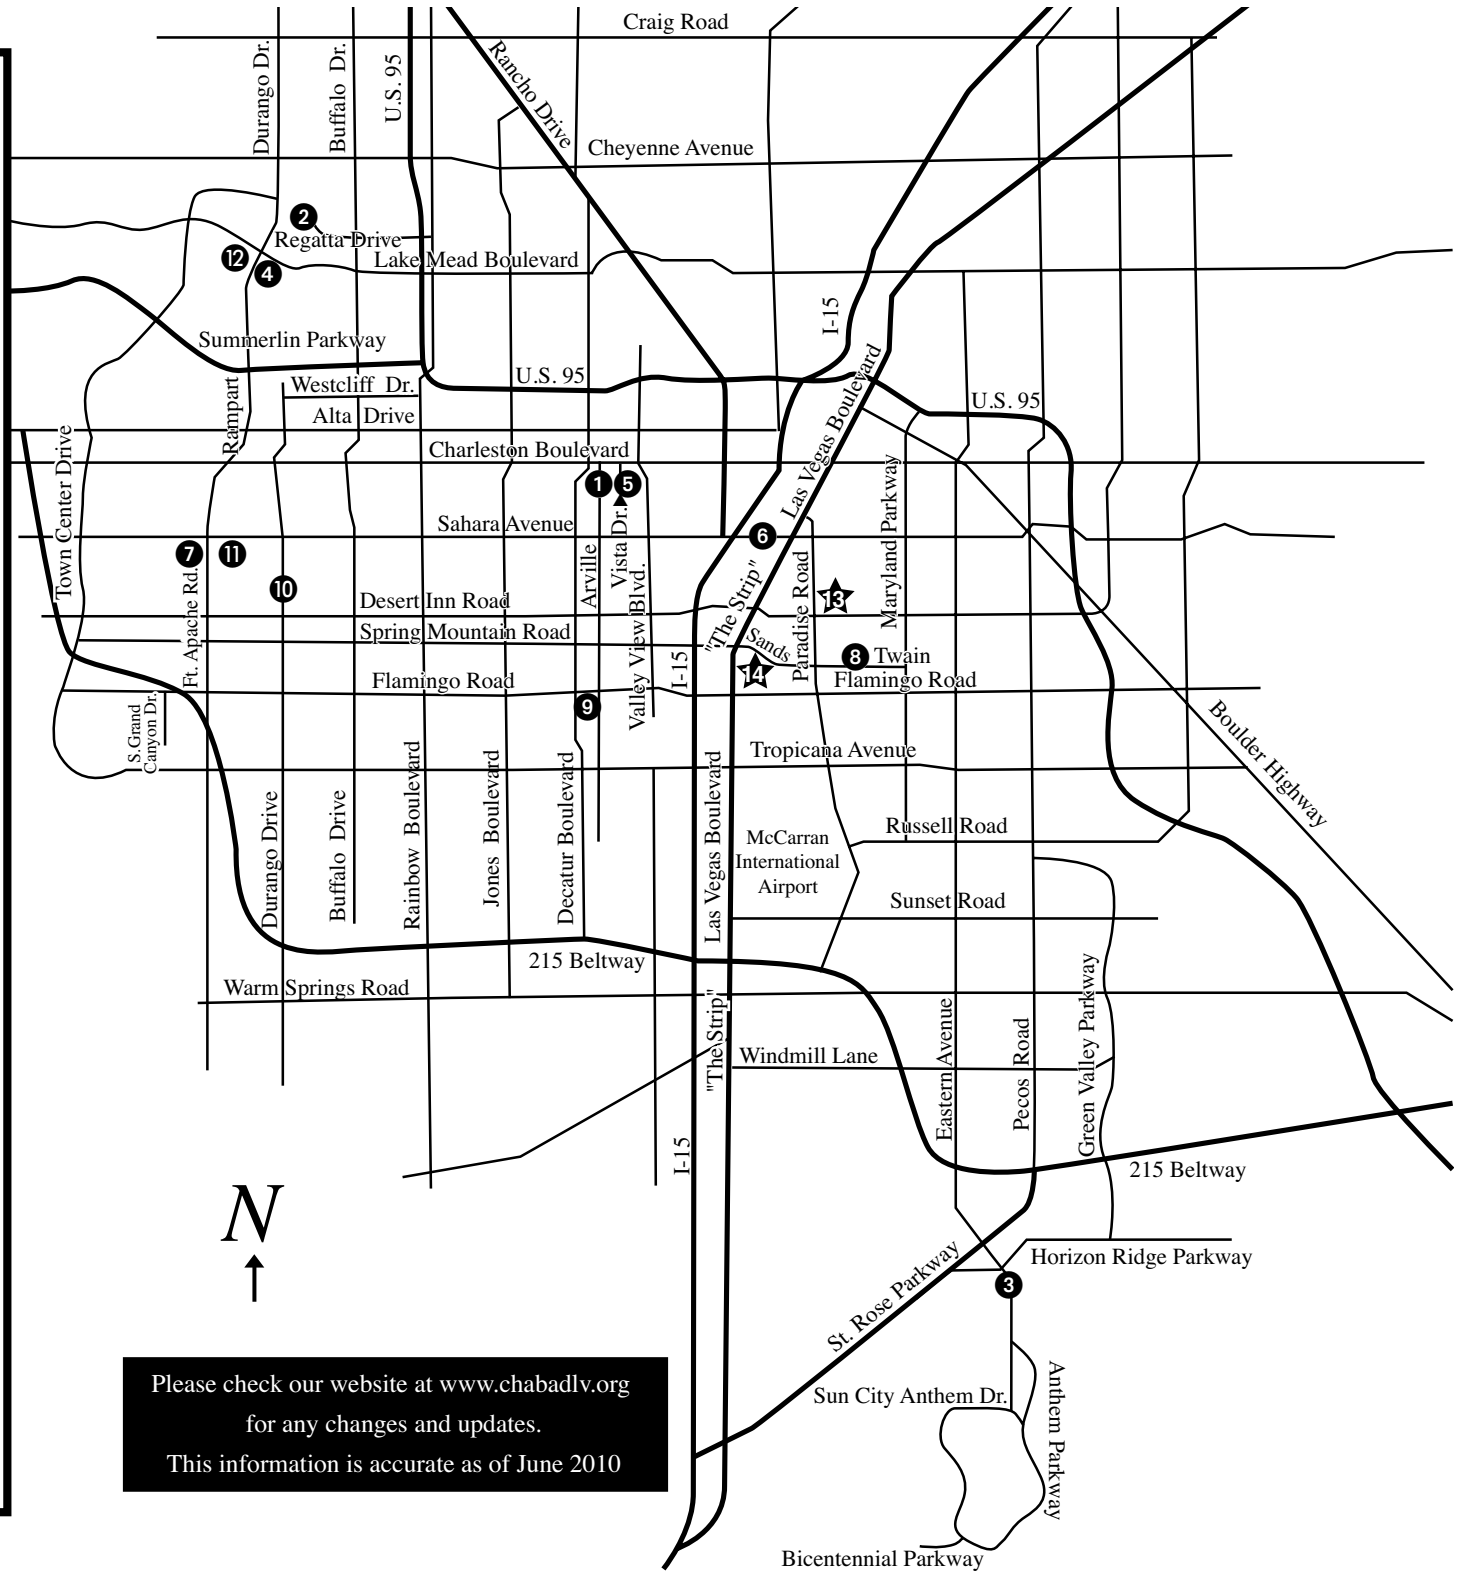

Restaurants Under Chabad Supervision

6. Adar Pizza (Dairy)
  318 W. Sahara, (Sahara & Las Vegas Blvd.)
  385-0006
7. Chinese Kosher
  2521 S. Ft. Apache Rd., #101, (Ft. Apache & Sahara)
  243-0955
8. Haifa Restaurant (Meat)
  855 E. Twain, (Twain & Swenson)
  940-8000
9. Jerusalem Grill (Meat)
  4825 W. Flamingo Rd. #6-7
  341-5555
7. Panini Cafe (Dairy)
  2521 S. Ft. Apache Rd., #100, (Ft. Apache & Sahara)
  558-6555
10. Sababa Grille & Restaurant (Meat)
  3220 S. Durango Dr. (Desert Inn & S.Durango)
  547-5556
7. Shwarma Vegas (Meat)
  2521 S. Ft. Apache Rd., #102, (Ft. Apache & Sahara)
  651-1818
8. Rafi's Place - Catering (Delivery Only)
   348-8778

Supermarkets With Large Kosher Selections

11. Albertson's, 2550 S. Fort Apache (Fort Apache & Sahara)
  242-1138
12. Smith's, 2211 N. Rampart (Rampart & Lake Mead Blvd.)
  256-5200

Convention Centers

13. Las Vegas Convention Center
  3150 Paradise Road (Paradise & Desert Inn)
  892-0711
14. Sands Convention Center
  201 E. Sands Ave. (Sands & Las Vegas Blvd.)
  733-5556

Please check our website at www.chabadlv.org for any changes and updates.
This information is accurate as of June 2010